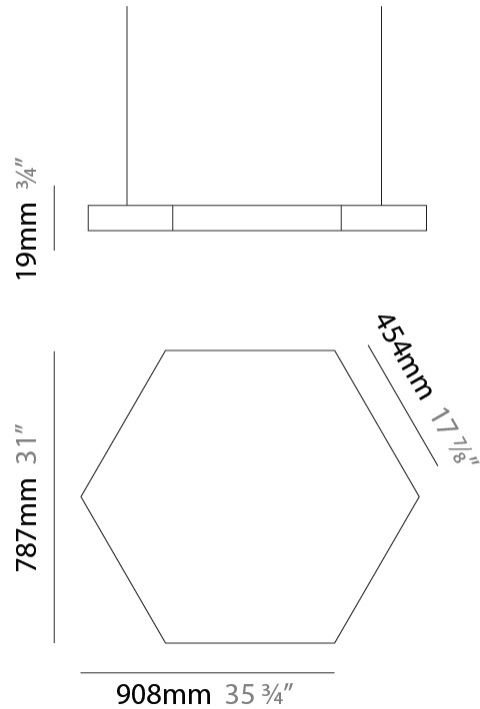

A51092- -

base number   Color   Finish
Temperature   Options

1. To build a product code in our configurator select the specify button on the base model # product page
2. To build a manual product code on this datasheet choose from the options listed below in blue font and add the suffix to the base model #

GENERAL

Series: Infinite Hexagon
Partner: Ivela
Division: Architectural
Installation: Suspension
Product Type: Panels
Mounting Location: Ceiling
Light Distribution: Direct

PHYSICAL

Shape: Hexagon
Length (mm): 908
Length (in): 36 ³/₄
Width (mm): 527
Width (in): 20 ³/₄
Height (mm): 19
Height (in): 3/4
Max. Overall Height (mm): 3019
Max. Overall Height (in): 118 ⁷/₈
Diffuser: PMMA - Opal
[Fixture Finish: WHI / BLK / GLD](#)
Fixture Material: Aluminum
Cable Details: 3,000mm / 118 1/8" Transparent Cable

ELECTRICAL

Lamp Type: LED
Input Wattage (W): 54
Dimming: Tri-Mode (Non-Dimming and Phase Dimming (120Vac only) and 0-10V Dimming)
Driver Included: No
Driver Location: Remote
Driver Type: Constant Voltage - Universal
Driver Class: Class 2
Housing: ENCP 5 (ERP) ENCP 13 (SC Power)
Input Voltage (V): 120 - 277
Output Voltage (V): 24

LED

[Color Temperature (°K): 2700 / 3000 / 3500 / 4000](#)
Max. Delivered Lumen (lm): 5400 / 5625 / 5792 / 5962
Nominal Lumen (lm): 10800 / 11250 / 11585 / 11925
CRI: >93 CRI
Lamp Life (hrs): 50000

OPTICAL

RATINGS AND CERTIFICATIONS

Certified By: CSA Certified to UL and CSA Standards
IP rating: IP20